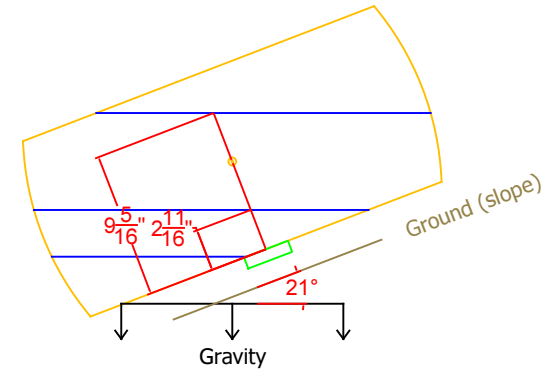

Level

Guinness World Record
Steepest Street
37.45 % =
about 21 degrees

Steepest Bus Route in
San Francisco
23.1 % =
about 13 degrees

Absorption
refrigerator
recommended limits
3 degrees side-to-side
6 degrees
front-to-back