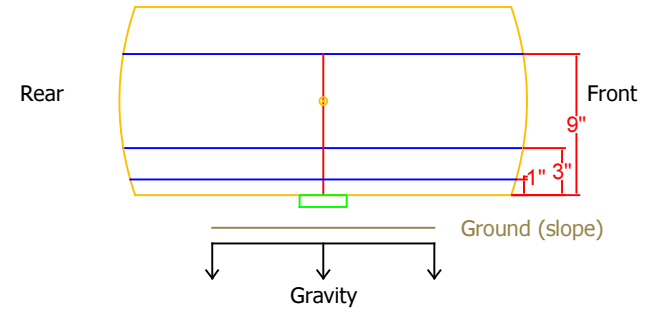

Level

Guinness World Record
Steepest Street
37.45 % =
about 21 degrees

Steepest Bus Route in
San Francisco
23.1 % =
about 13 degrees

Absorption
refrigerator
recommended limits
3 degrees side-to-side
6 degrees
front-to-back