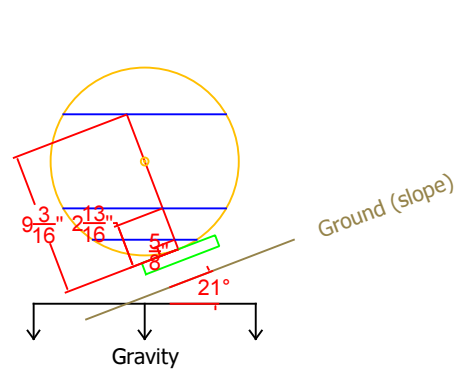

Level

Guinness World Record
Steepest Street
37.45 % =
about 21 degrees

Steepest Bus Route in
San Francisco
23.1 % =
about 13 degrees

Absorption
refrigerator
recommended limits
3 degrees side-to-side
6 degrees
front-to-back