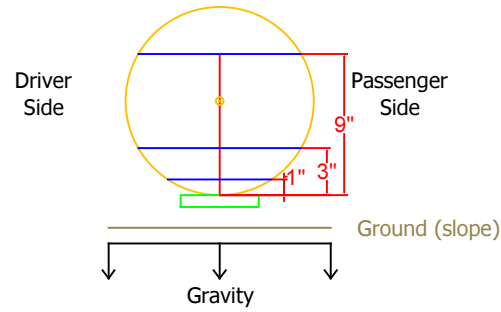

Level

Guinness World Record
Steepest Street
37.45 % =
about 21 degrees

Steepest Bus Route in
San Francisco
23.1 % =
about 13 degrees

Absorption
refrigerator
recommended limits
3 degrees side-to-side
6 degrees
front-to-back