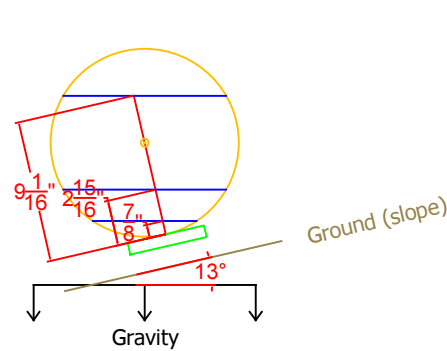

Level

Guinness World Record
Steepest Street
37.45 % =
about 21 degrees

Steepest Bus Route in
San Francisco
23.1 % =
about 13 degrees

Absorption
refrigerator
recommended limits
3 degrees side-to-side
6 degrees
front-to-back