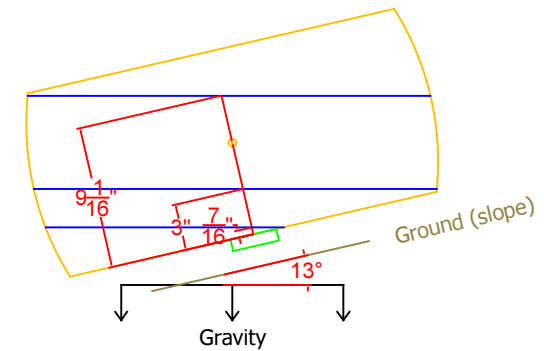

Level

Guinness World Record
Steepest Street
37.45 % =
about 21 degrees

Steepest Bus Route in
San Francisco
23.1 % =
about 13 degrees

Absorption
refrigerator
recommended limits
3 degrees side-to-side
6 degrees
front-to-back